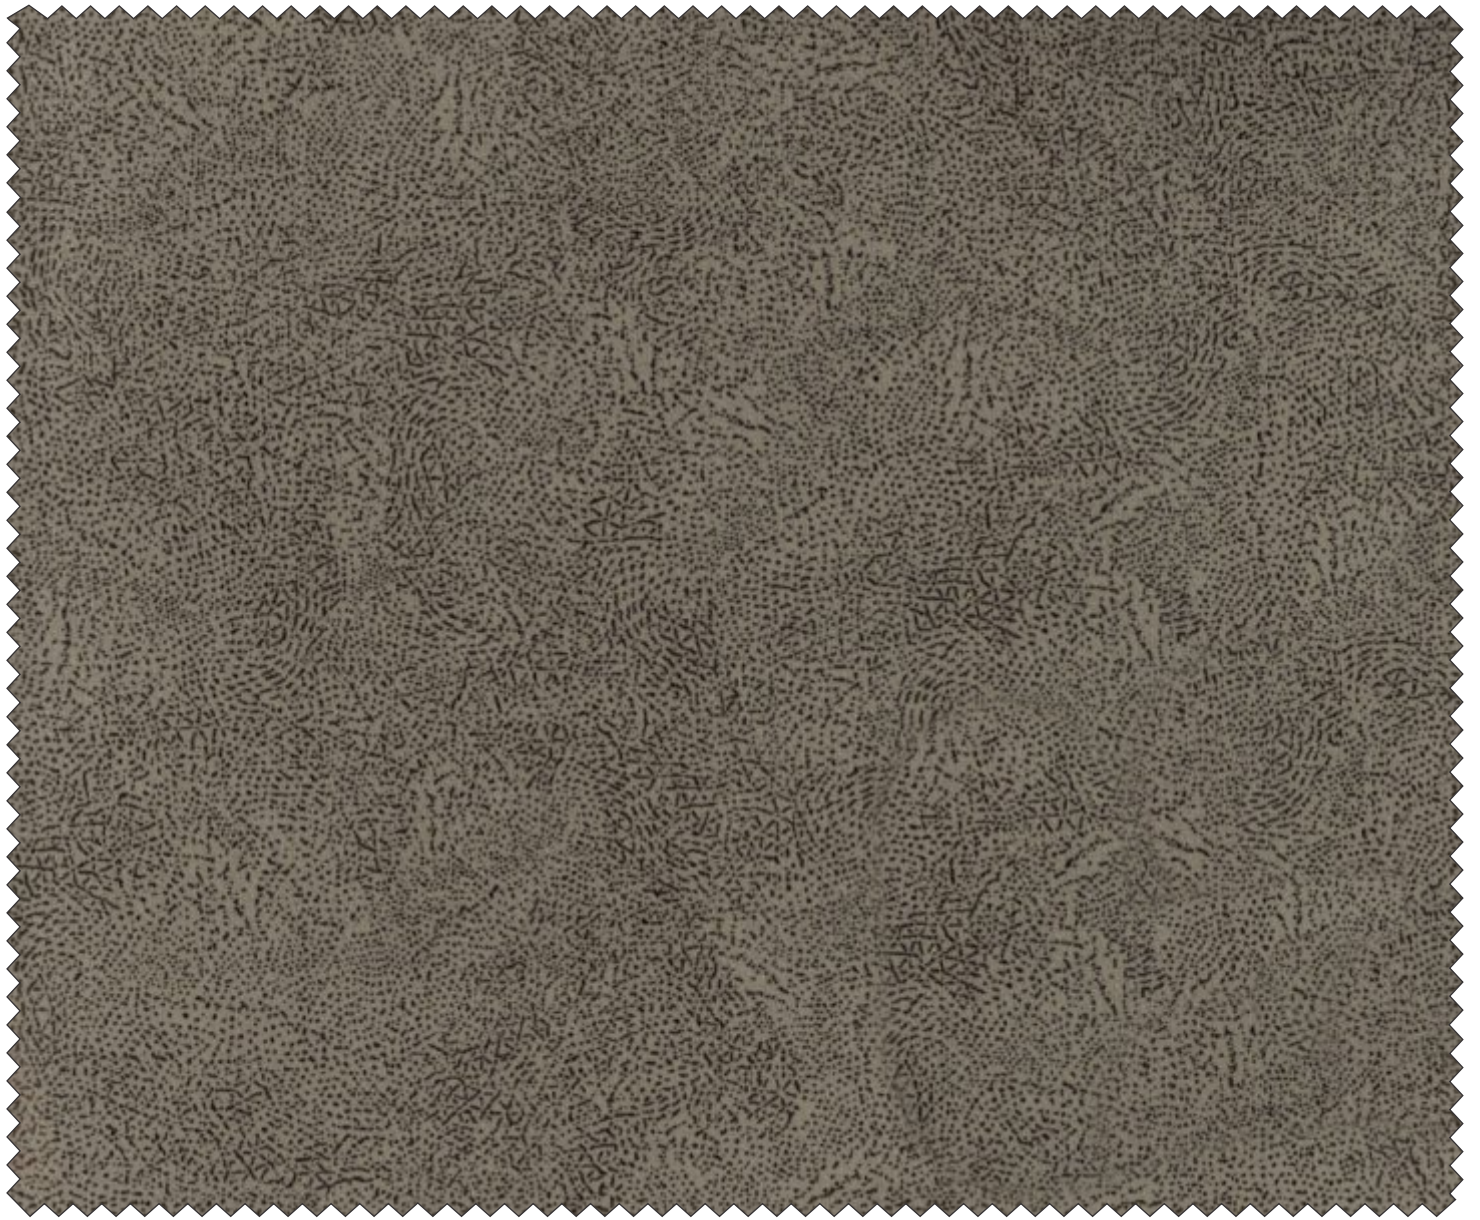

COLLECTION : NADAL
SERIAL NO. : 1005
COMPOSITION : 100% POLYESTER
WIDTH : 54"
END USE :

Washing Instructions

Colour shades may slightly vary from due lot to dye lot.